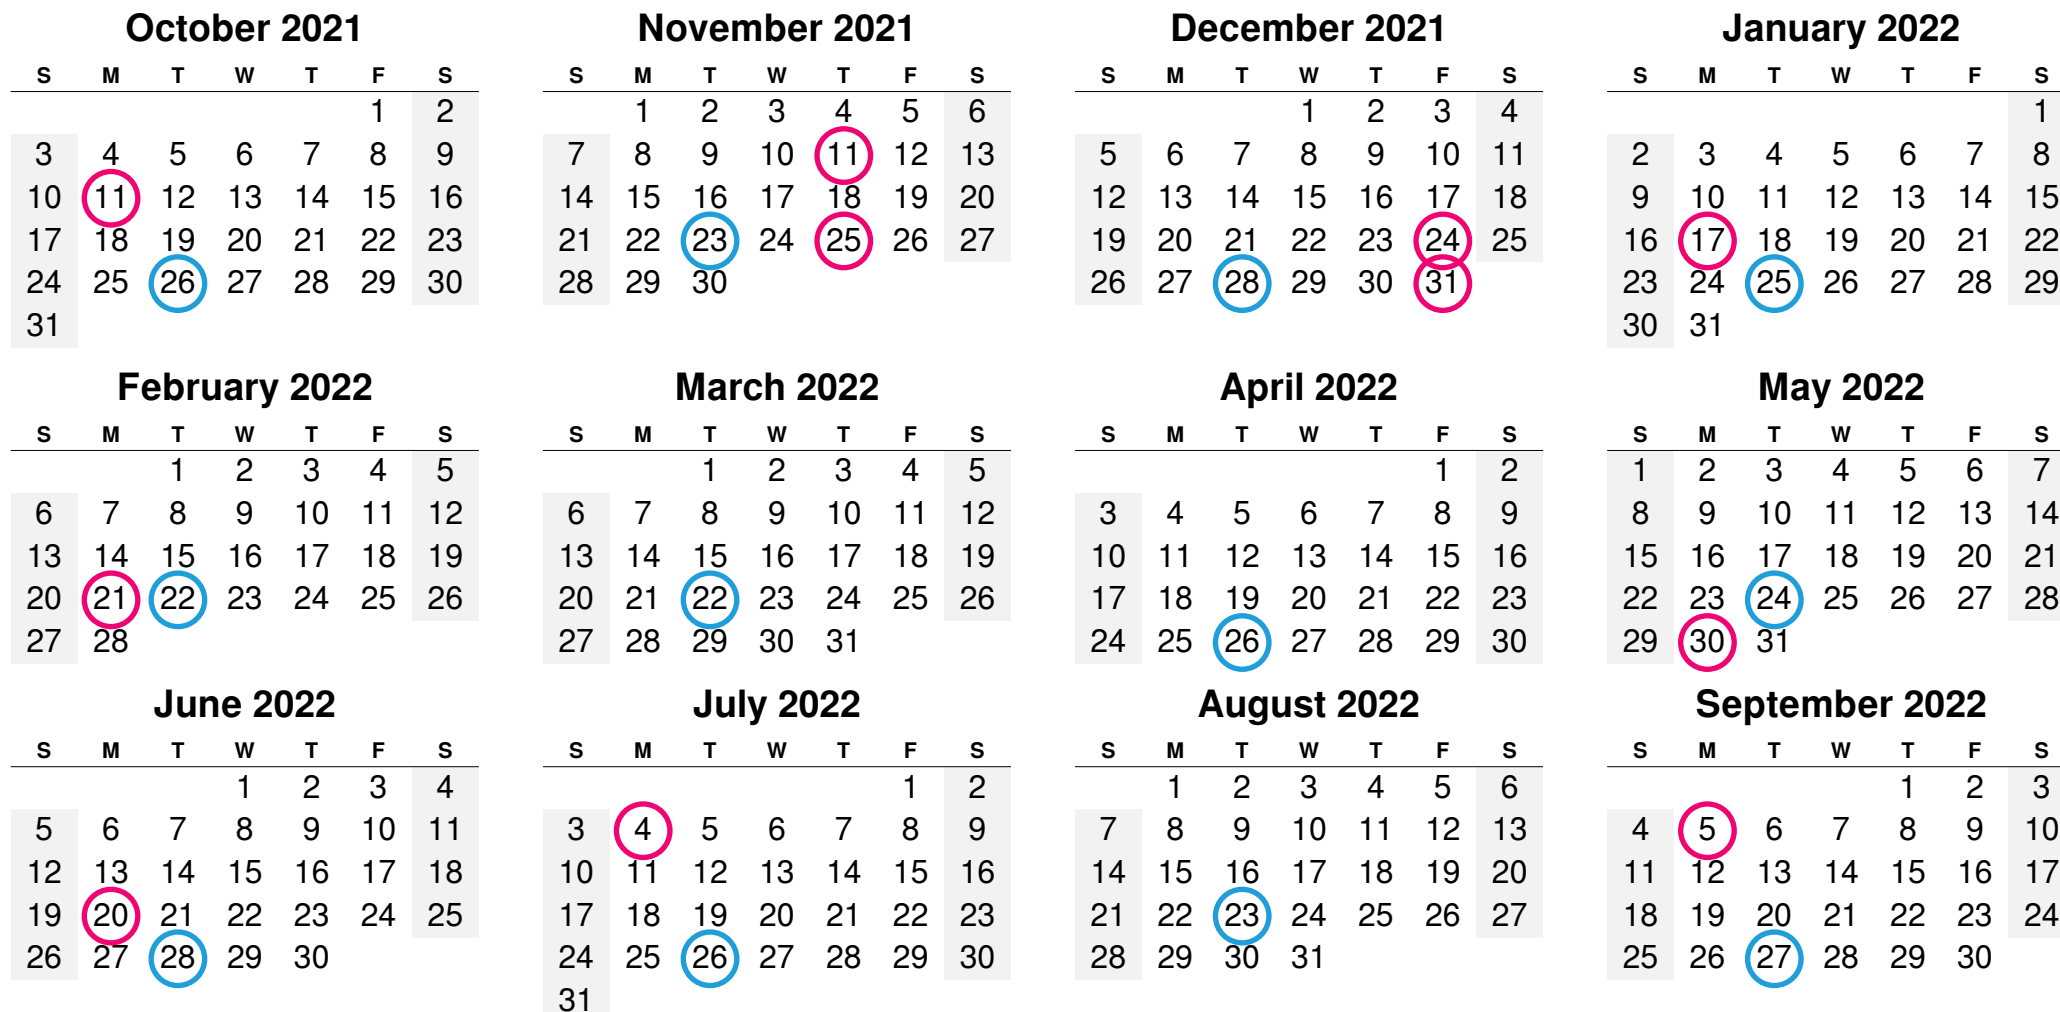

October 2021–September 2022 (United States)

- | | | | |
|--|---|--|---|
| <ul style="list-style-type: none"> Oct 11, 2021 • Columbus Day Oct 26, 2021 • BOD Oct 31, 2021 • Halloween Nov 2, 2021 • Election Day Nov 11, 2021 • Veterans Day Nov 23, 2021 • BOD Nov 25, 2021 • Thanksgiving Day Nov 26, 2021 • Black Friday Dec 24, 2021 • 'Christmas Day' day off Dec 24, 2021 • Christmas Eve | <ul style="list-style-type: none"> Dec 25, 2021 • Christmas Day Dec 28, 2021 • BOD Dec 31, 2021 • 'New Year's Day' day off Dec 31, 2021 • New Year's Eve Jan 1, 2022 • New Year's Day Jan 17, 2022 • Martin Luther King Jr. Day Jan 25, 2022 • BOD Feb 14, 2022 • Valentine's Day Feb 21, 2022 • Presidents' Day Feb 22, 2022 • BOD | <ul style="list-style-type: none"> Mar 17, 2022 • St. Patrick's Day Mar 22, 2022 • BOD Apr 17, 2022 • Easter Sunday Apr 18, 2022 • Easter Monday Apr 18, 2022 • Tax Day Apr 26, 2022 • BOD May 5, 2022 • Cinco de Mayo May 8, 2022 • Mother's Day May 24, 2022 • BOD May 30, 2022 • Memorial Day | <ul style="list-style-type: none"> Jun 14, 2022 • Flag Day Jun 19, 2022 • Father's Day Jun 19, 2022 • Juneteenth Jun 20, 2022 • 'Juneteenth' day off Jun 28, 2022 • BOD Jul 4, 2022 • Independence Day Jul 26, 2022 • BOD Aug 23, 2022 • BOD Sep 5, 2022 • Labor Day Sep 27, 2022 • BOD |
|--|---|--|---|